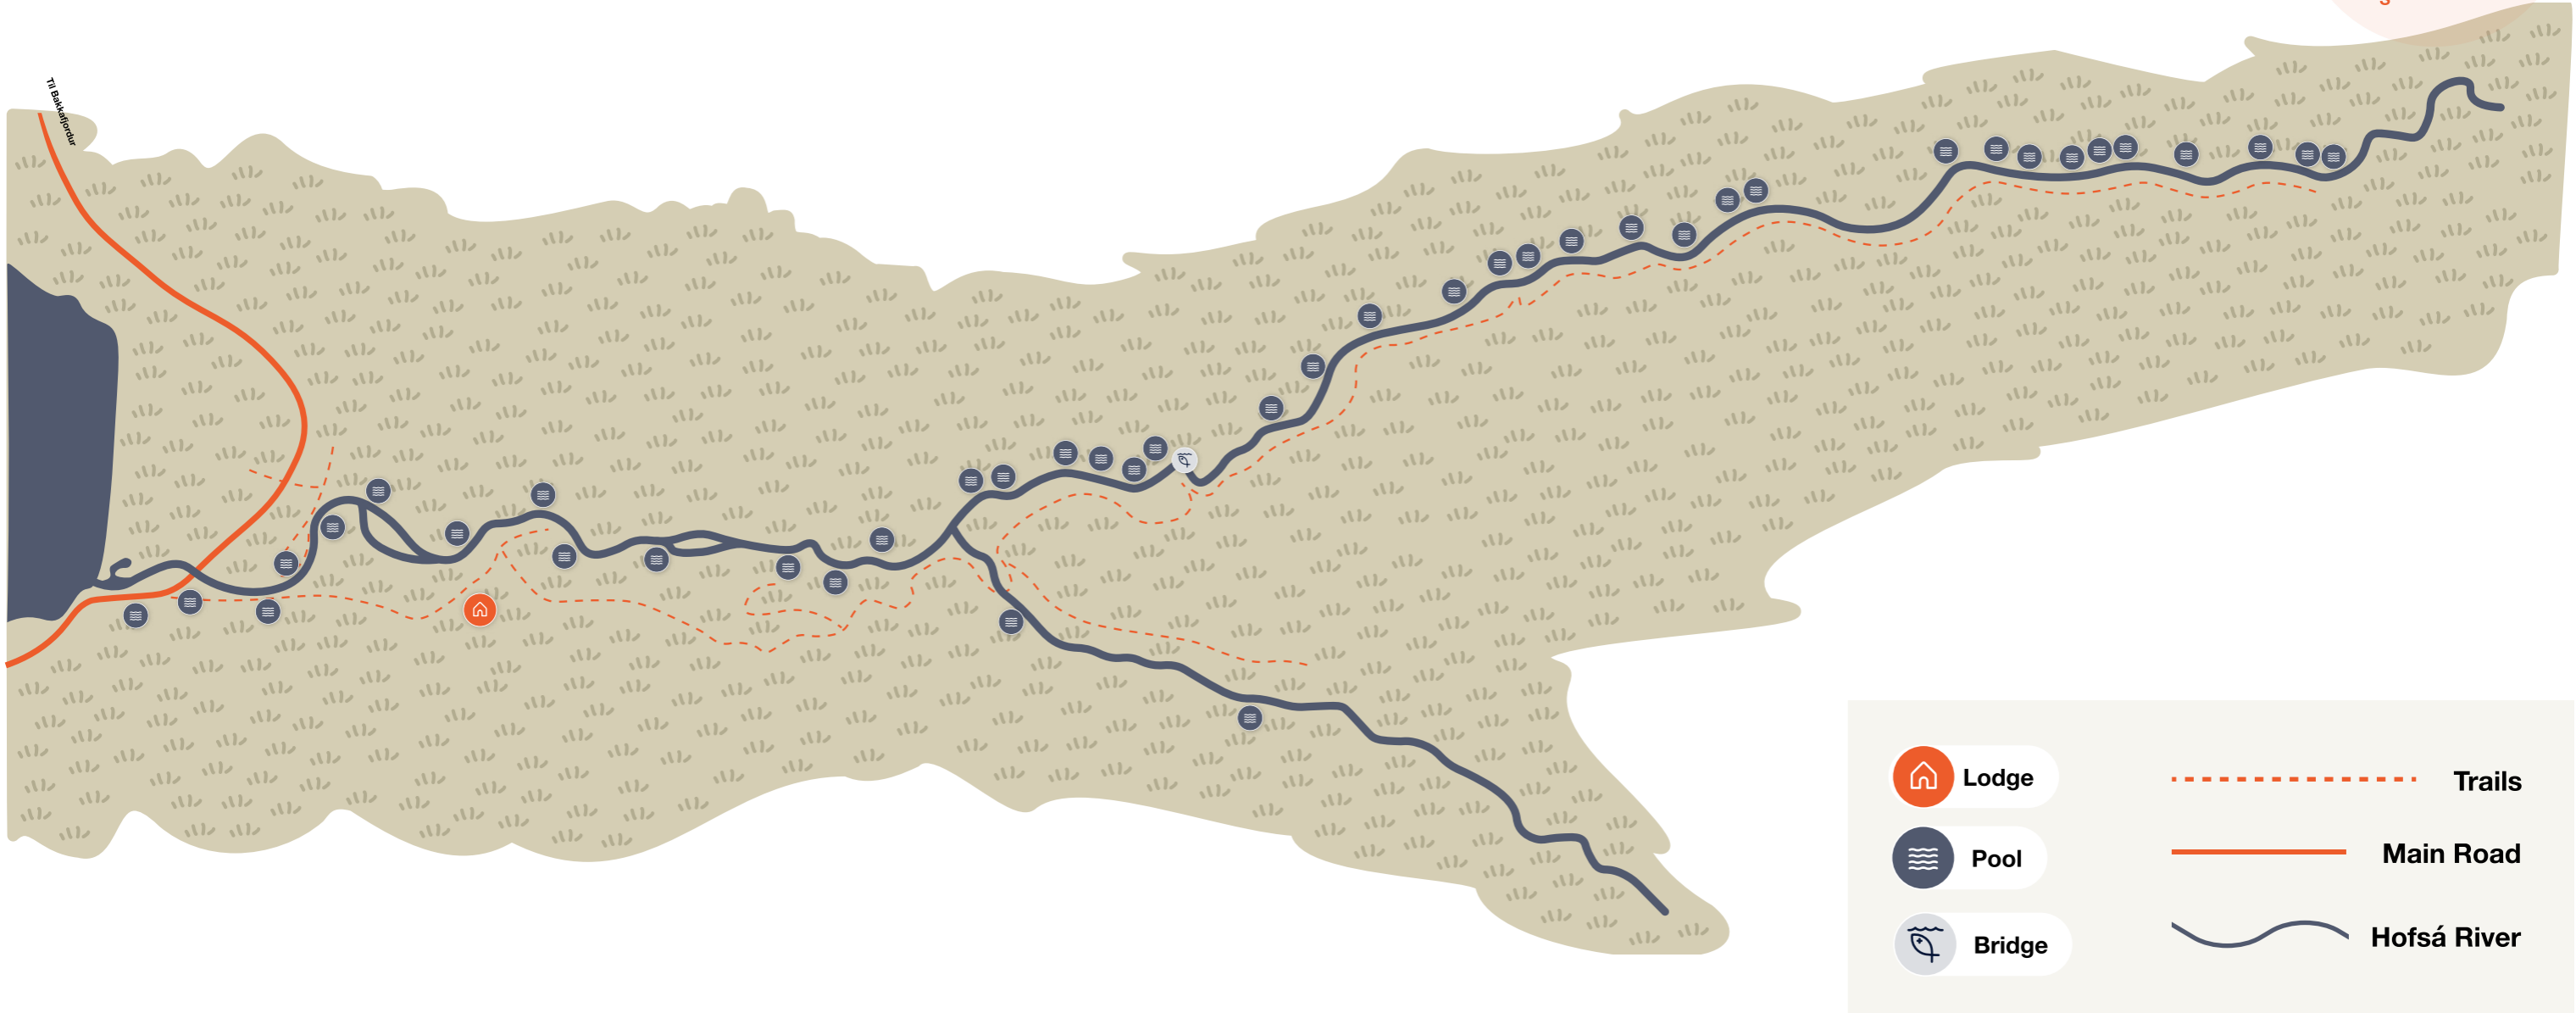

Atlantic Salmon in the Midfjardara River

 Lodge

 Pool

 Bridge

 Trails

 Main Road

 Hofsá River